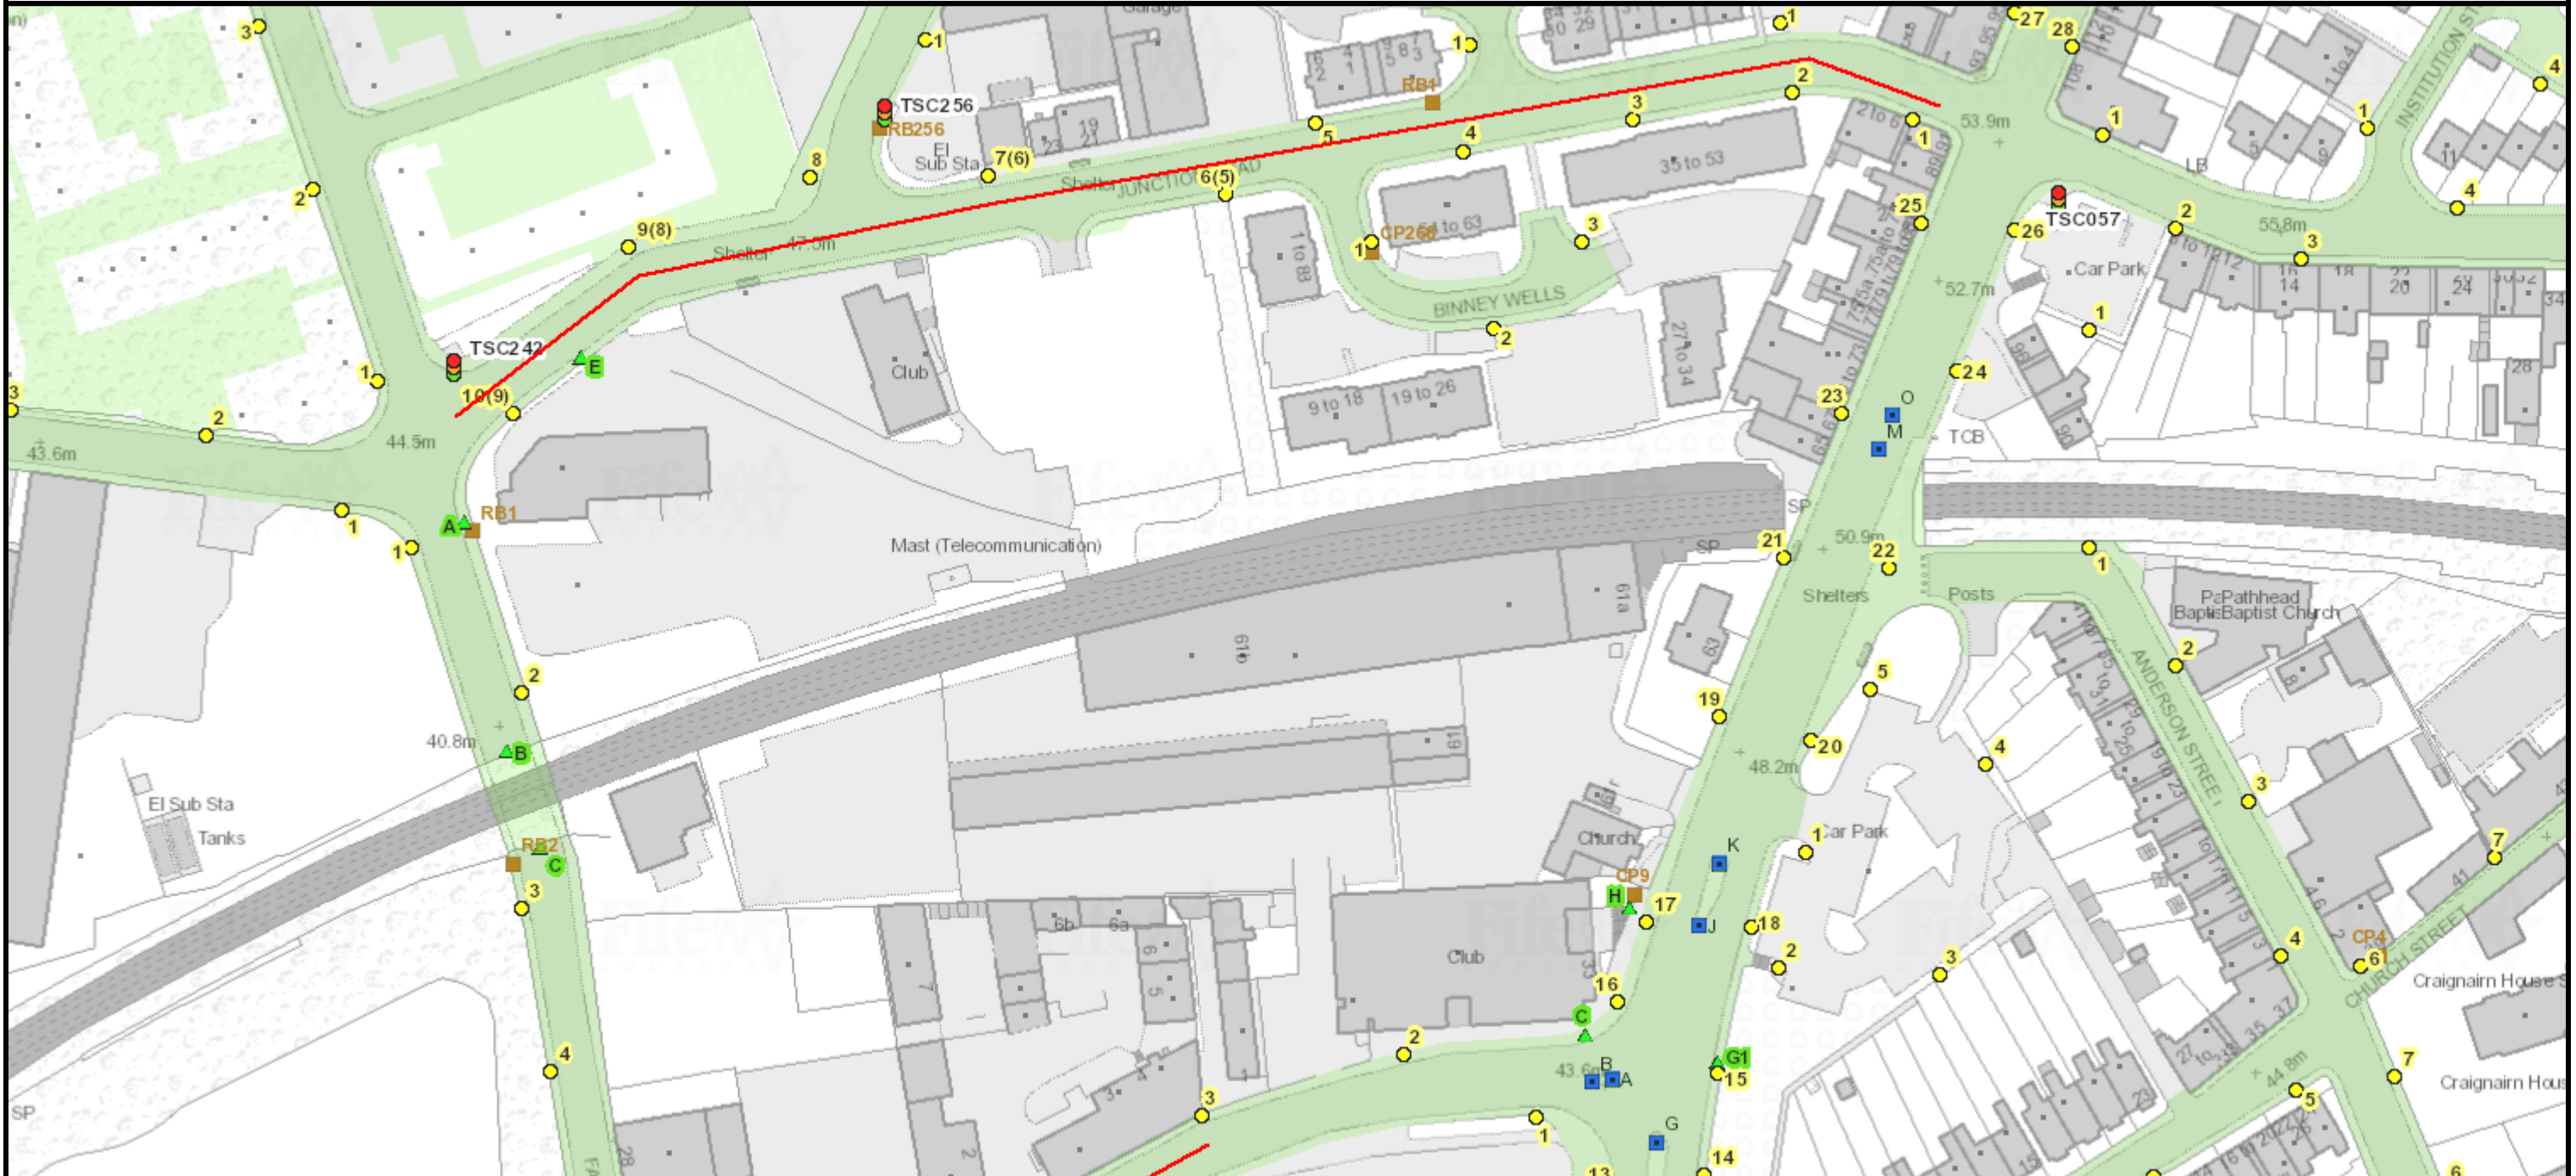

# Kirkcaldy Junction Road & Mille Street

## Street Lighting

Prepared By:

Created Date: 03 December 2021

Reproduced by permission of Ordnance Survey on behalf of HMSO. © Crown copyright and database right 2021. All rights reserved. Ordnance Survey Licence number 100023385. Aerial Photography © copyright Getmapping.