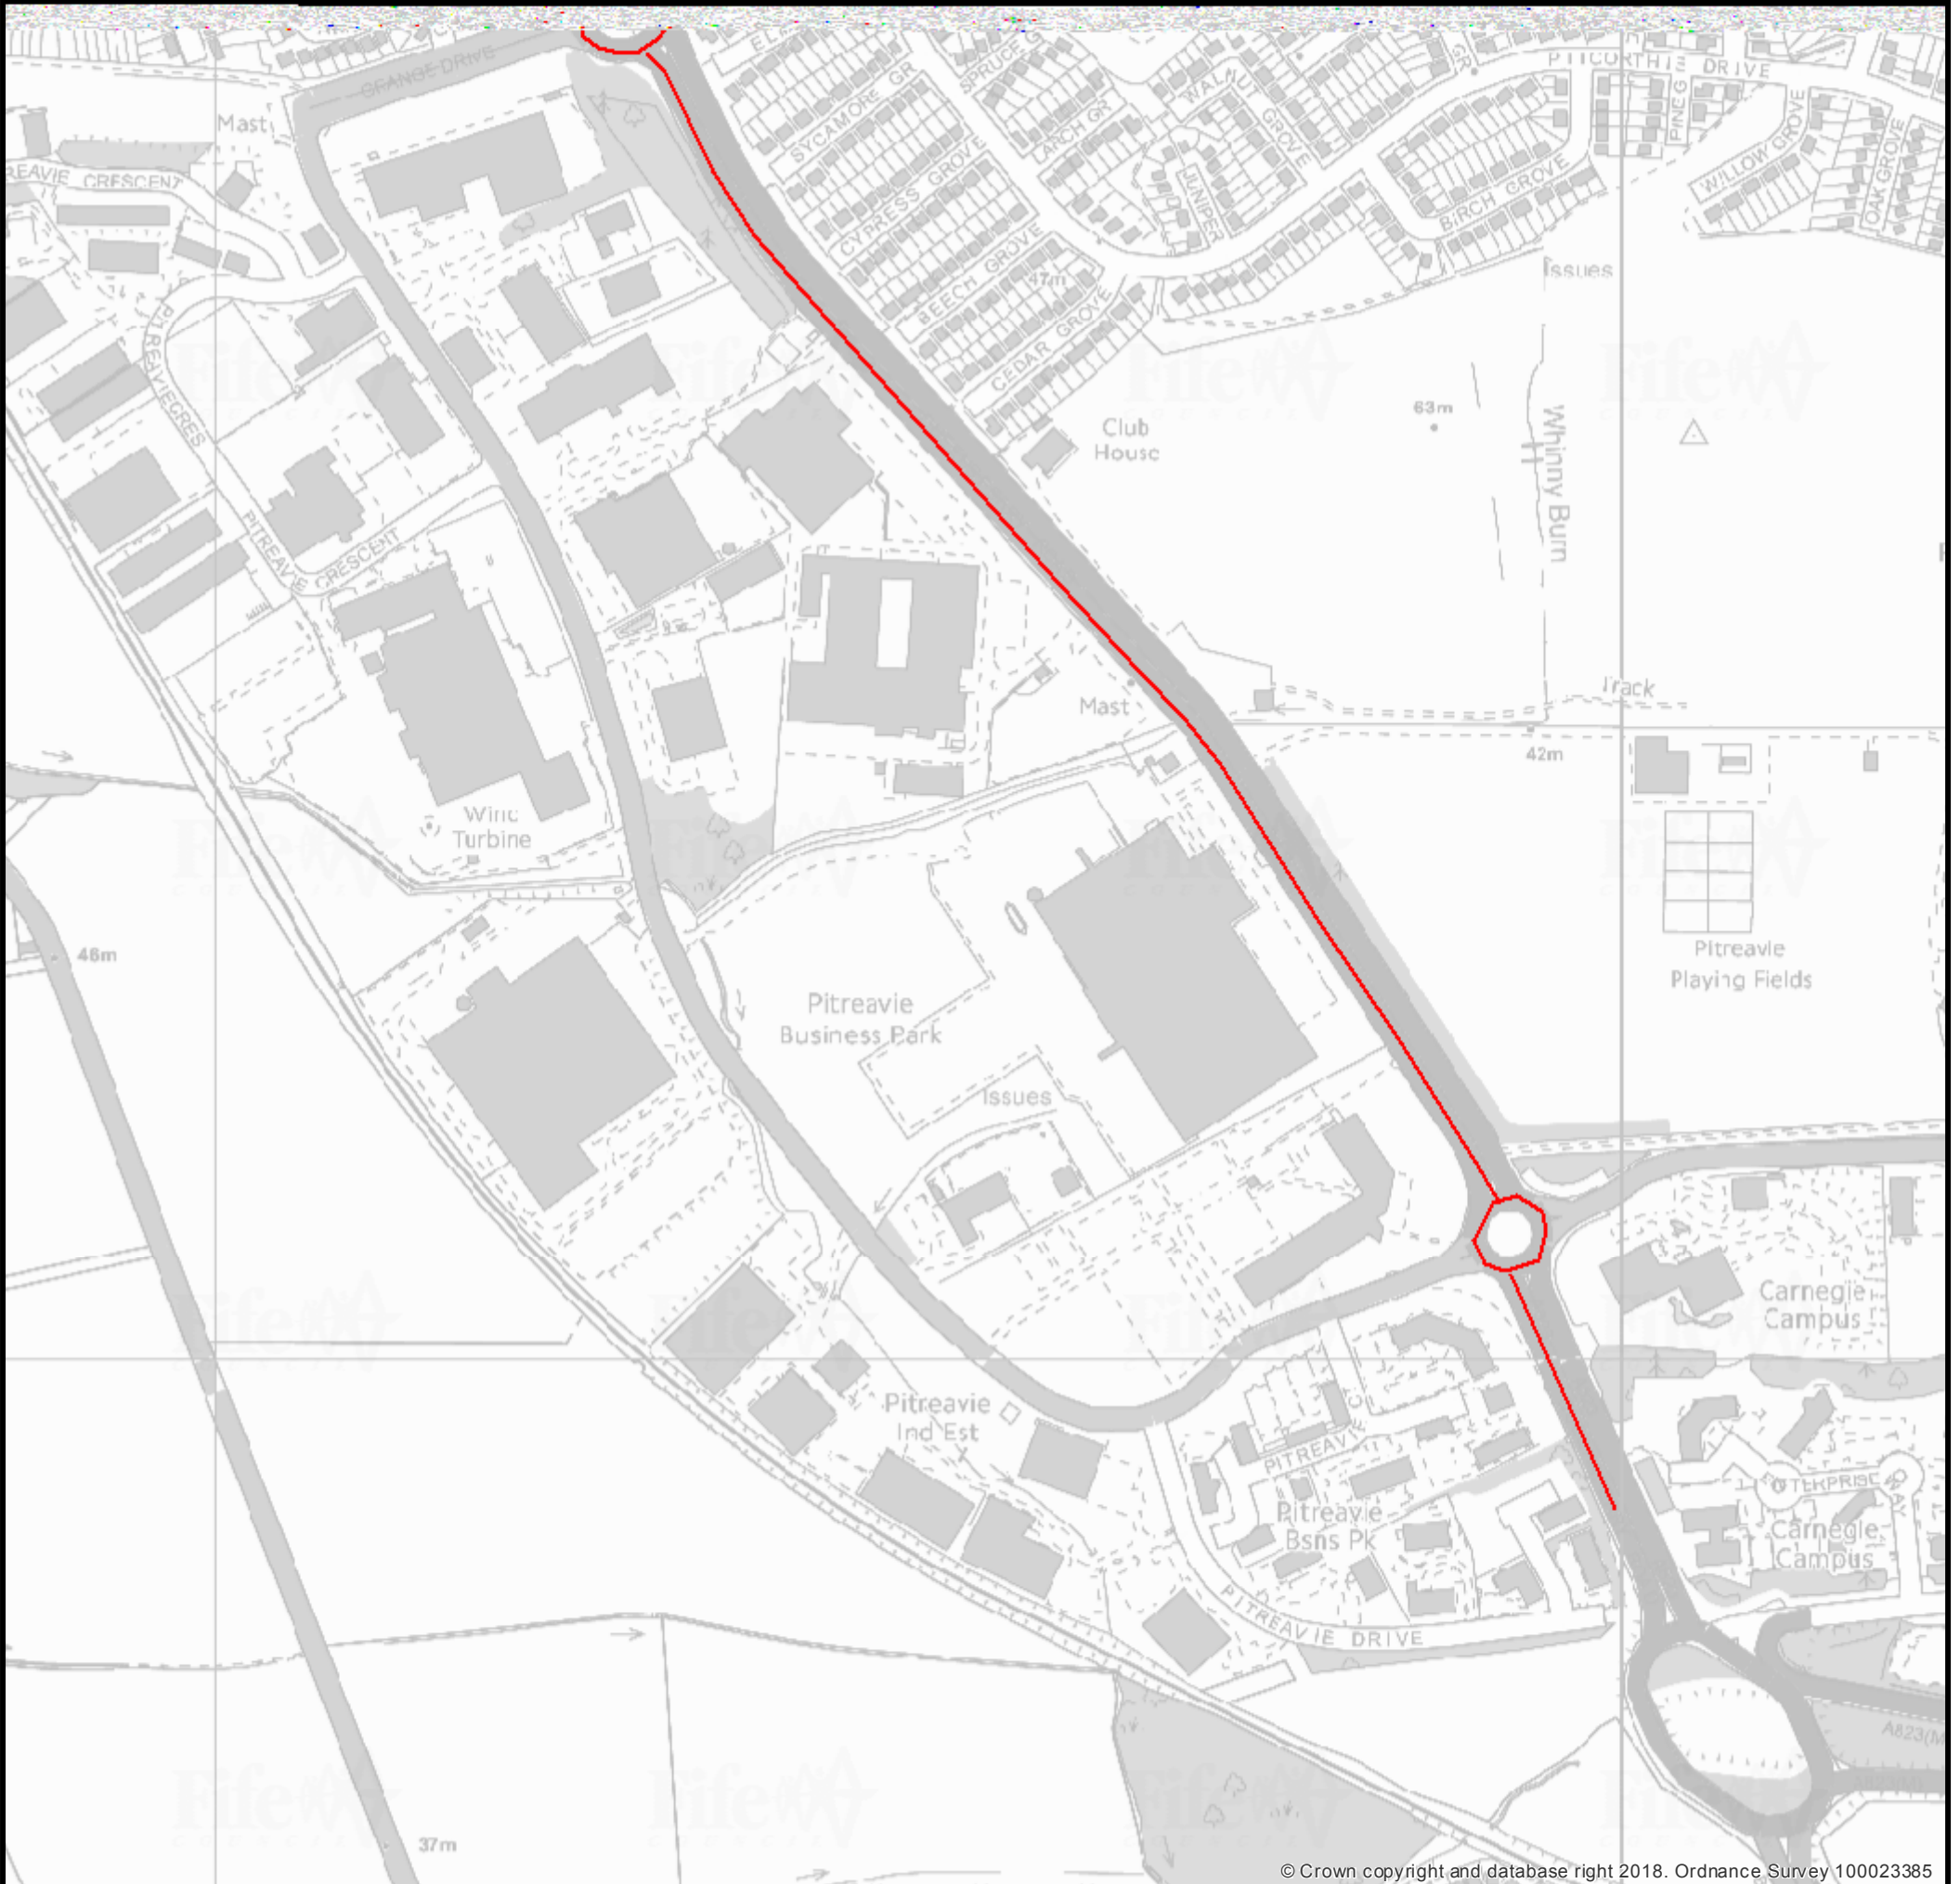

# Dunfermline, Queensferry Road

## Street Lighting

Prepared By:

Created Date: 02 December 2021

© Crown copyright and database right 2018. Ordnance Survey 100023385

Reproduced by permission of Ordnance Survey on behalf of HMSO. © Crown copyright and database right 2021. All rights reserved. Ordnance Survey Licence number 100023385. Aerial Photography © copyright Getmapping.