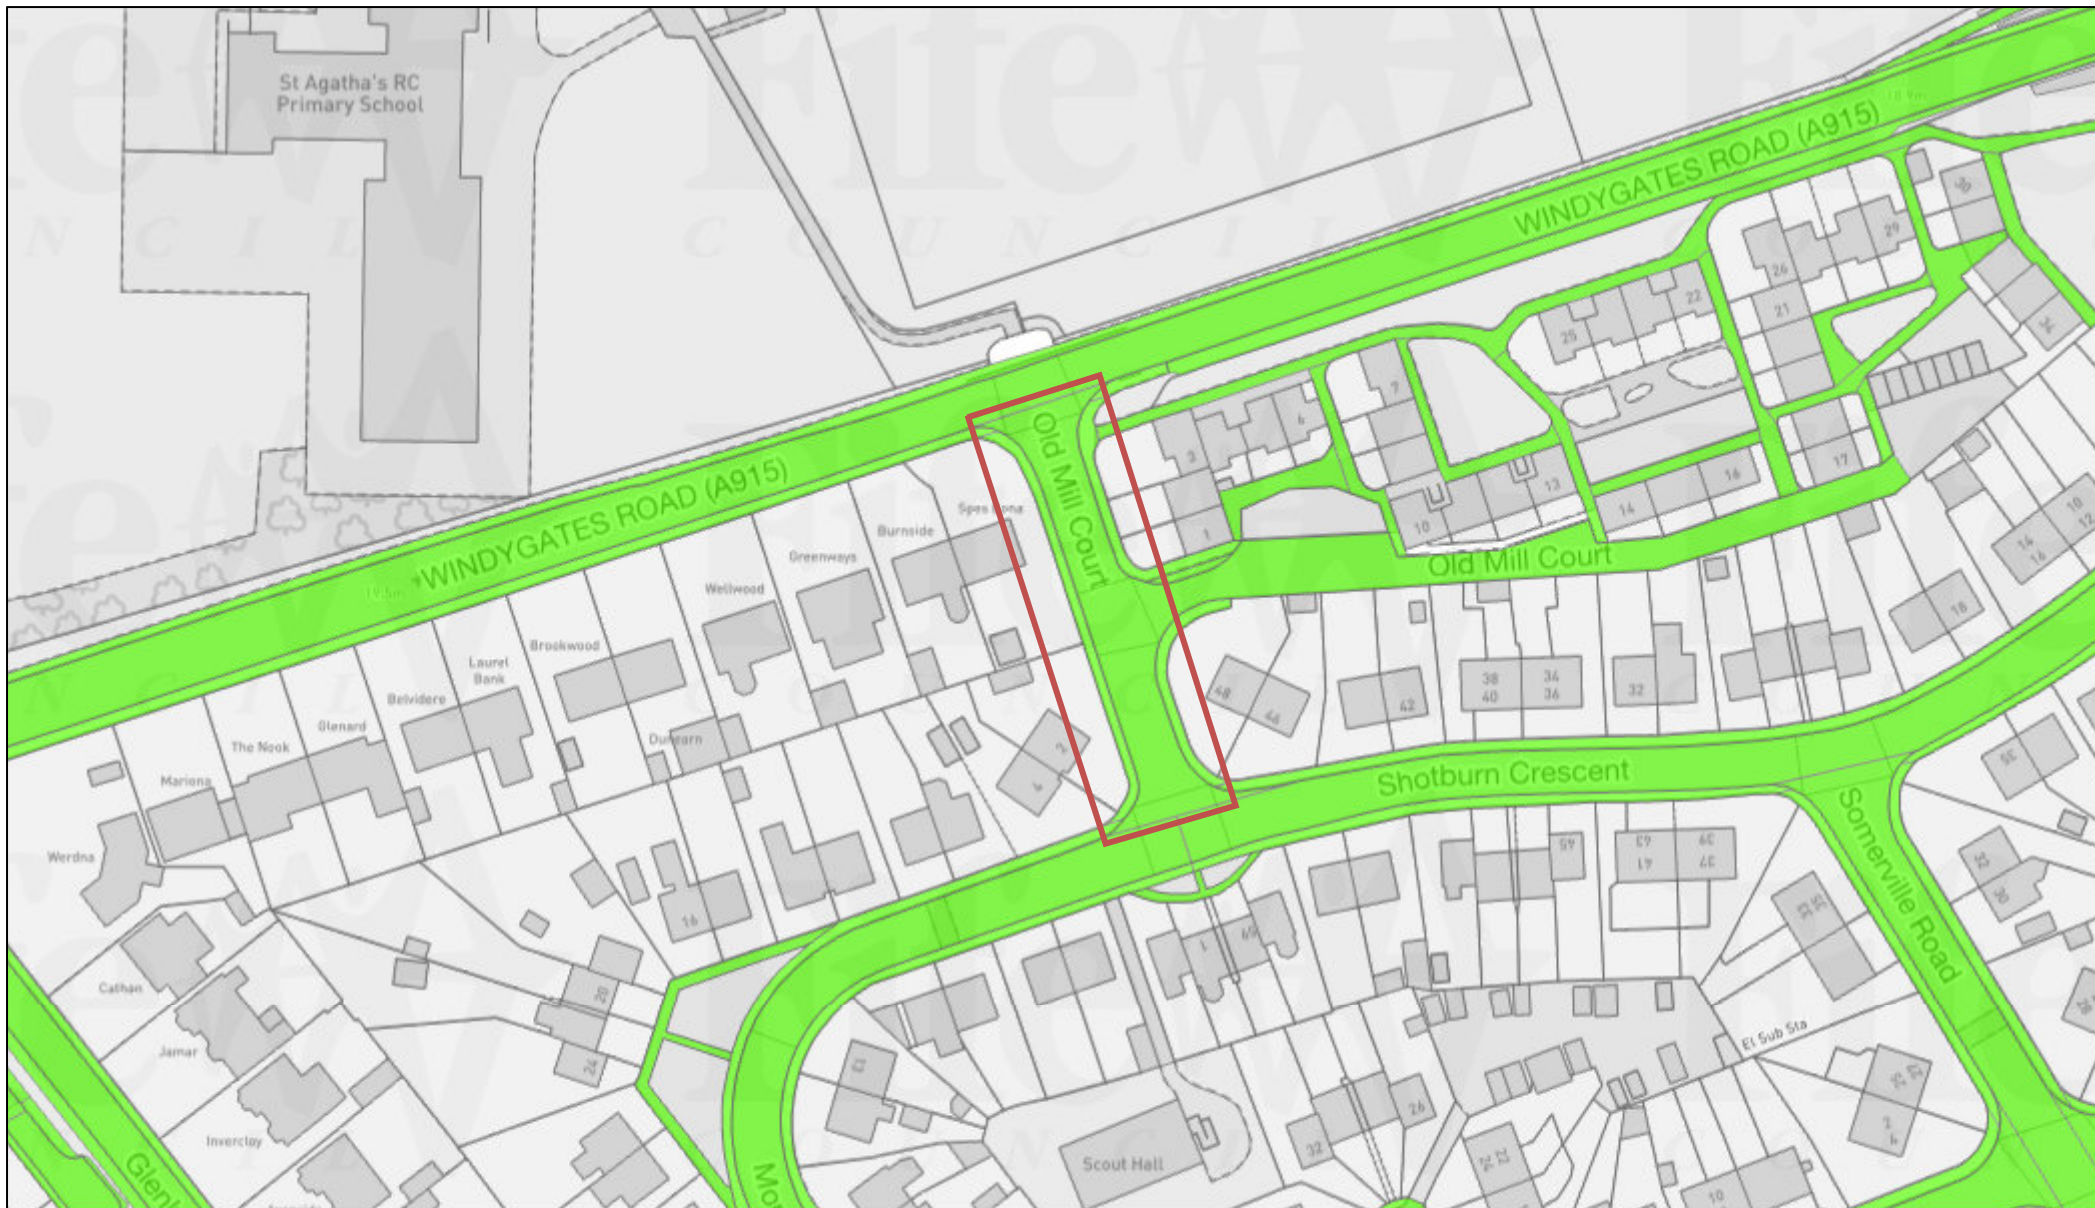

# Old Mill Court Leven

1/12/2023, 4:08:22 PM

- FClogo
- Service Strip
- GISLIVE.OSDATA.MM\_TOPO\_TopographicLine
- Adopted\_Roads**
- Trunk Road
- Adopted