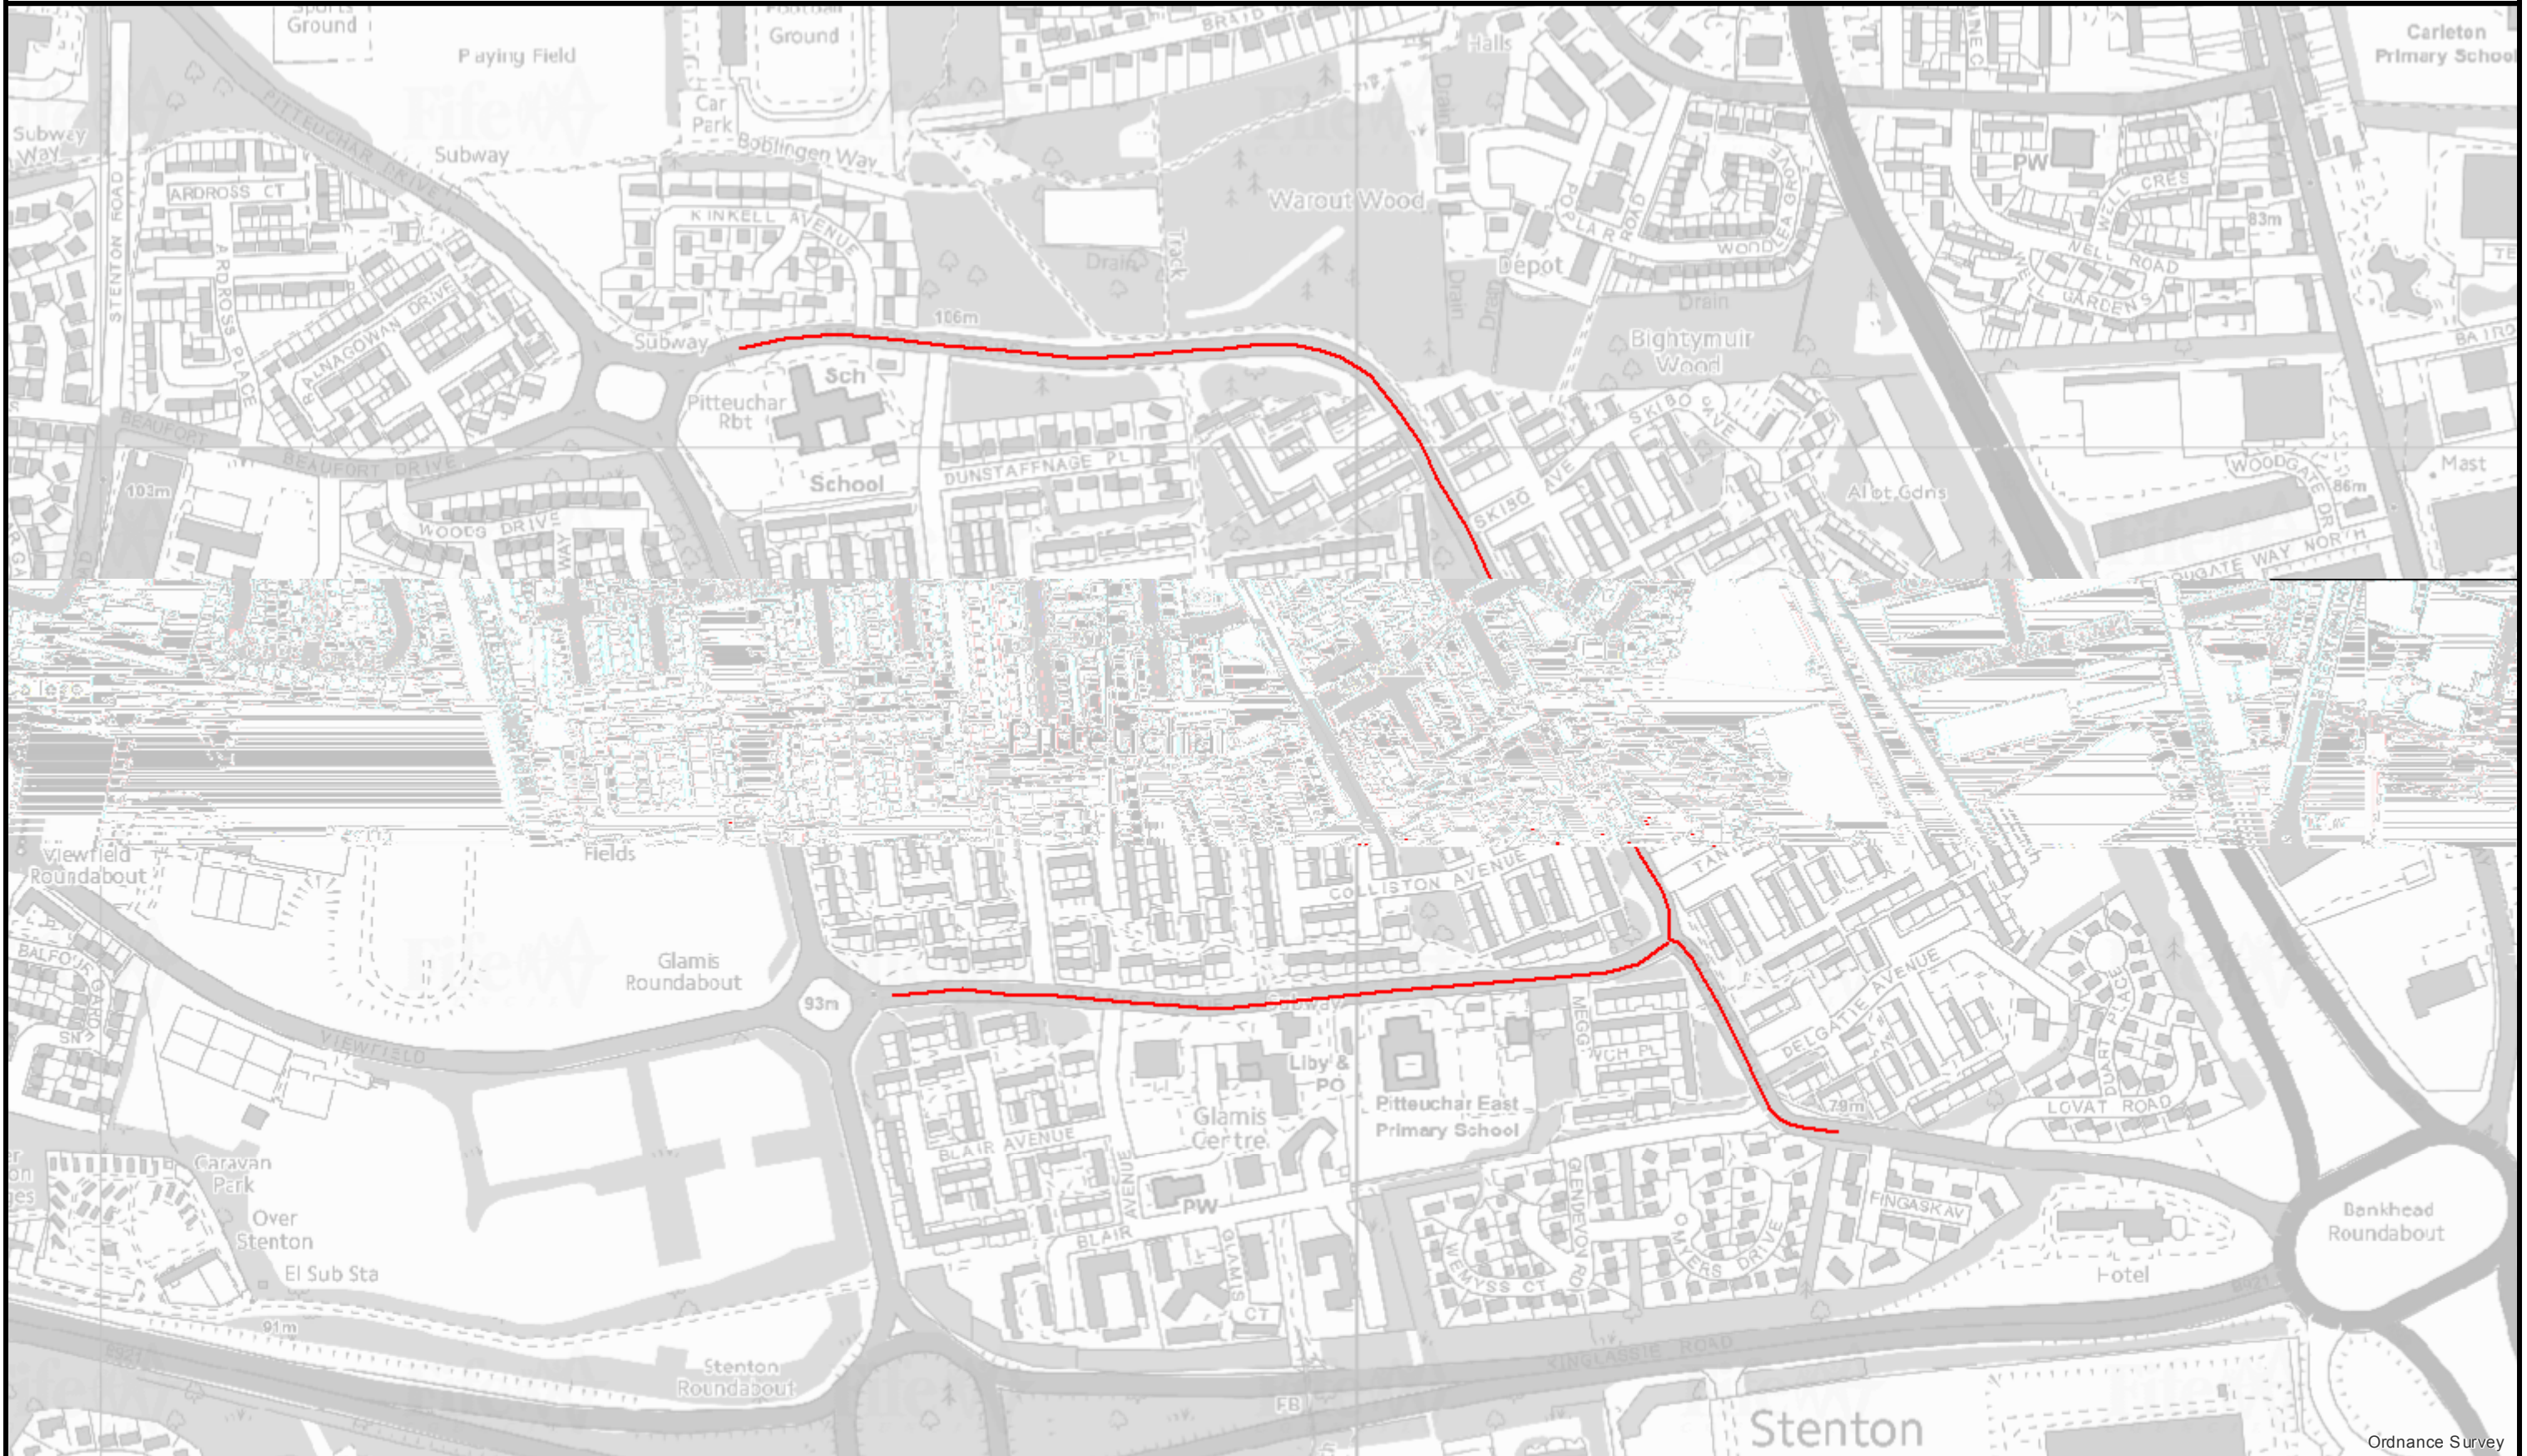

# Glenrothes, Glamis Ave & Beaufort Dr

## Street Lighting

Prepared By:

Created Date: 03 December 2021

Ordnance Survey

Reproduced by permission of Ordnance Survey on behalf of HMSO. © Crown copyright and database right 2021. All rights reserved. Ordnance Survey Licence number 100023385. Aerial Photography © copyright Getmapping.