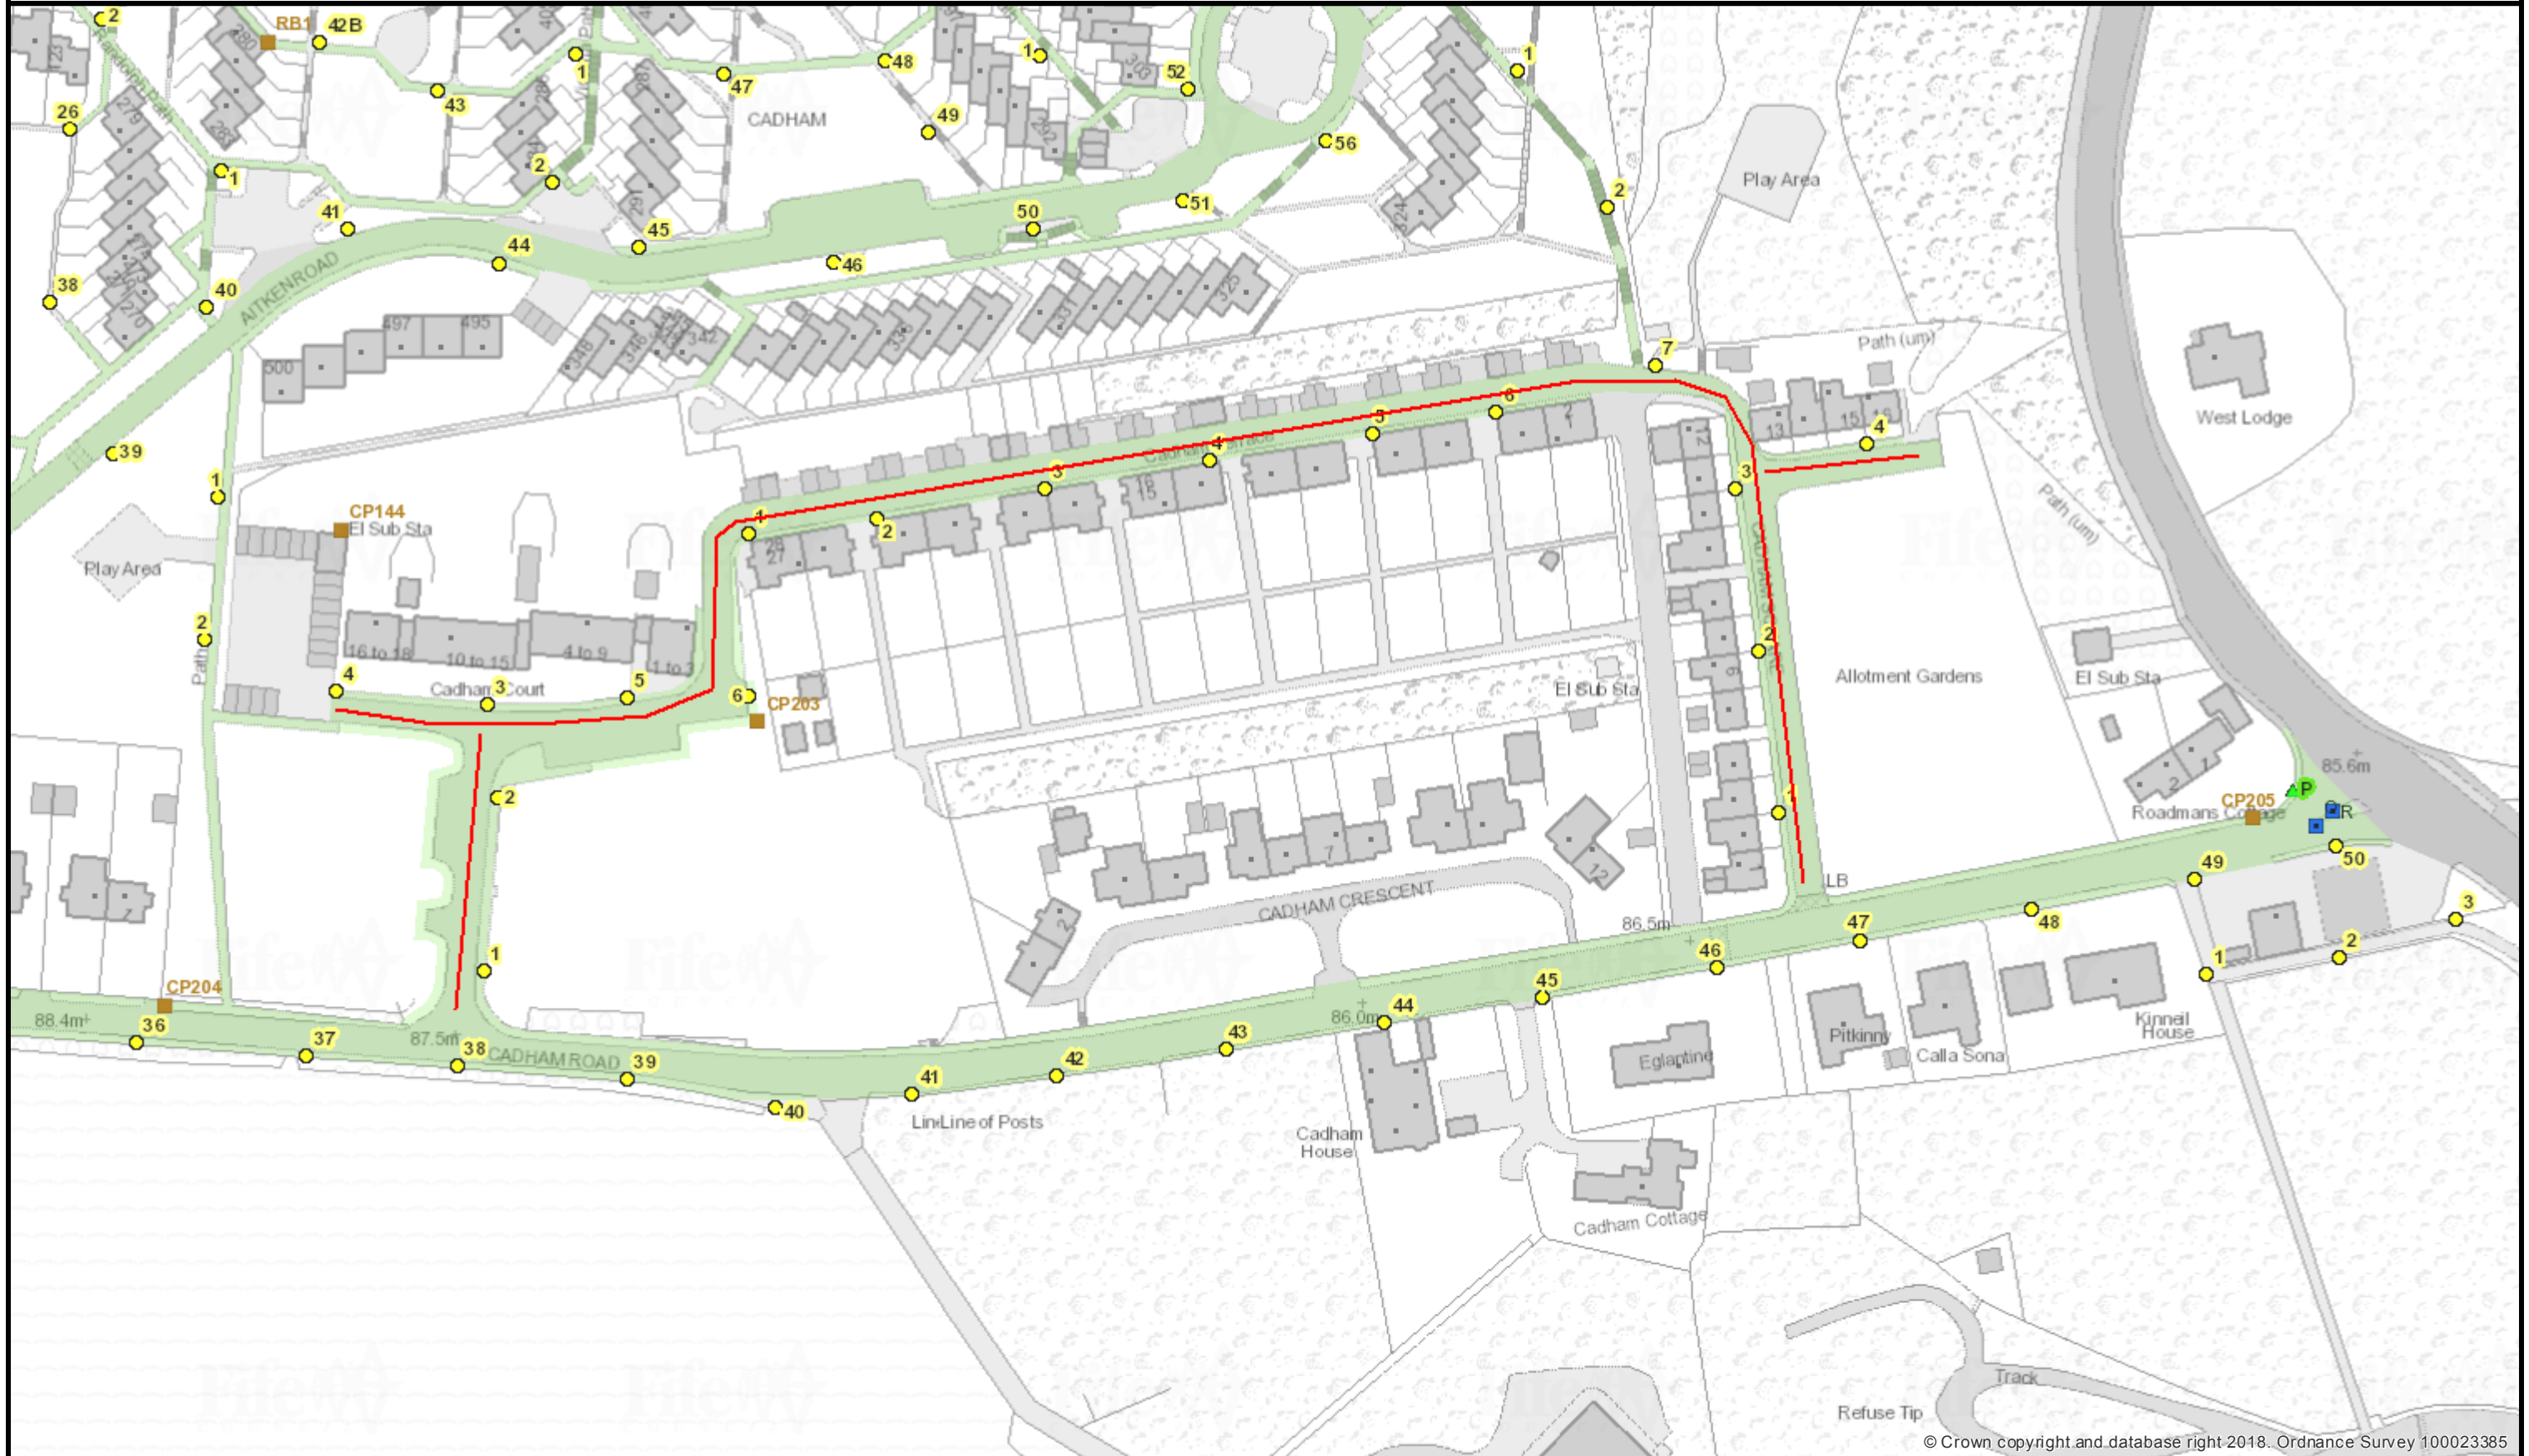

Glenrothes, Cadham Terrace area

Street Lighting

Prepared By:

Created Date: 02 December 2021

© Crown copyright and database right 2018. Ordnance Survey 100023385

Reproduced by permission of Ordnance Survey on behalf of HMSO. © Crown copyright and database right 2021. All rights reserved. Ordnance Survey Licence number 100023385. Aerial Photography © copyright Getmapping.