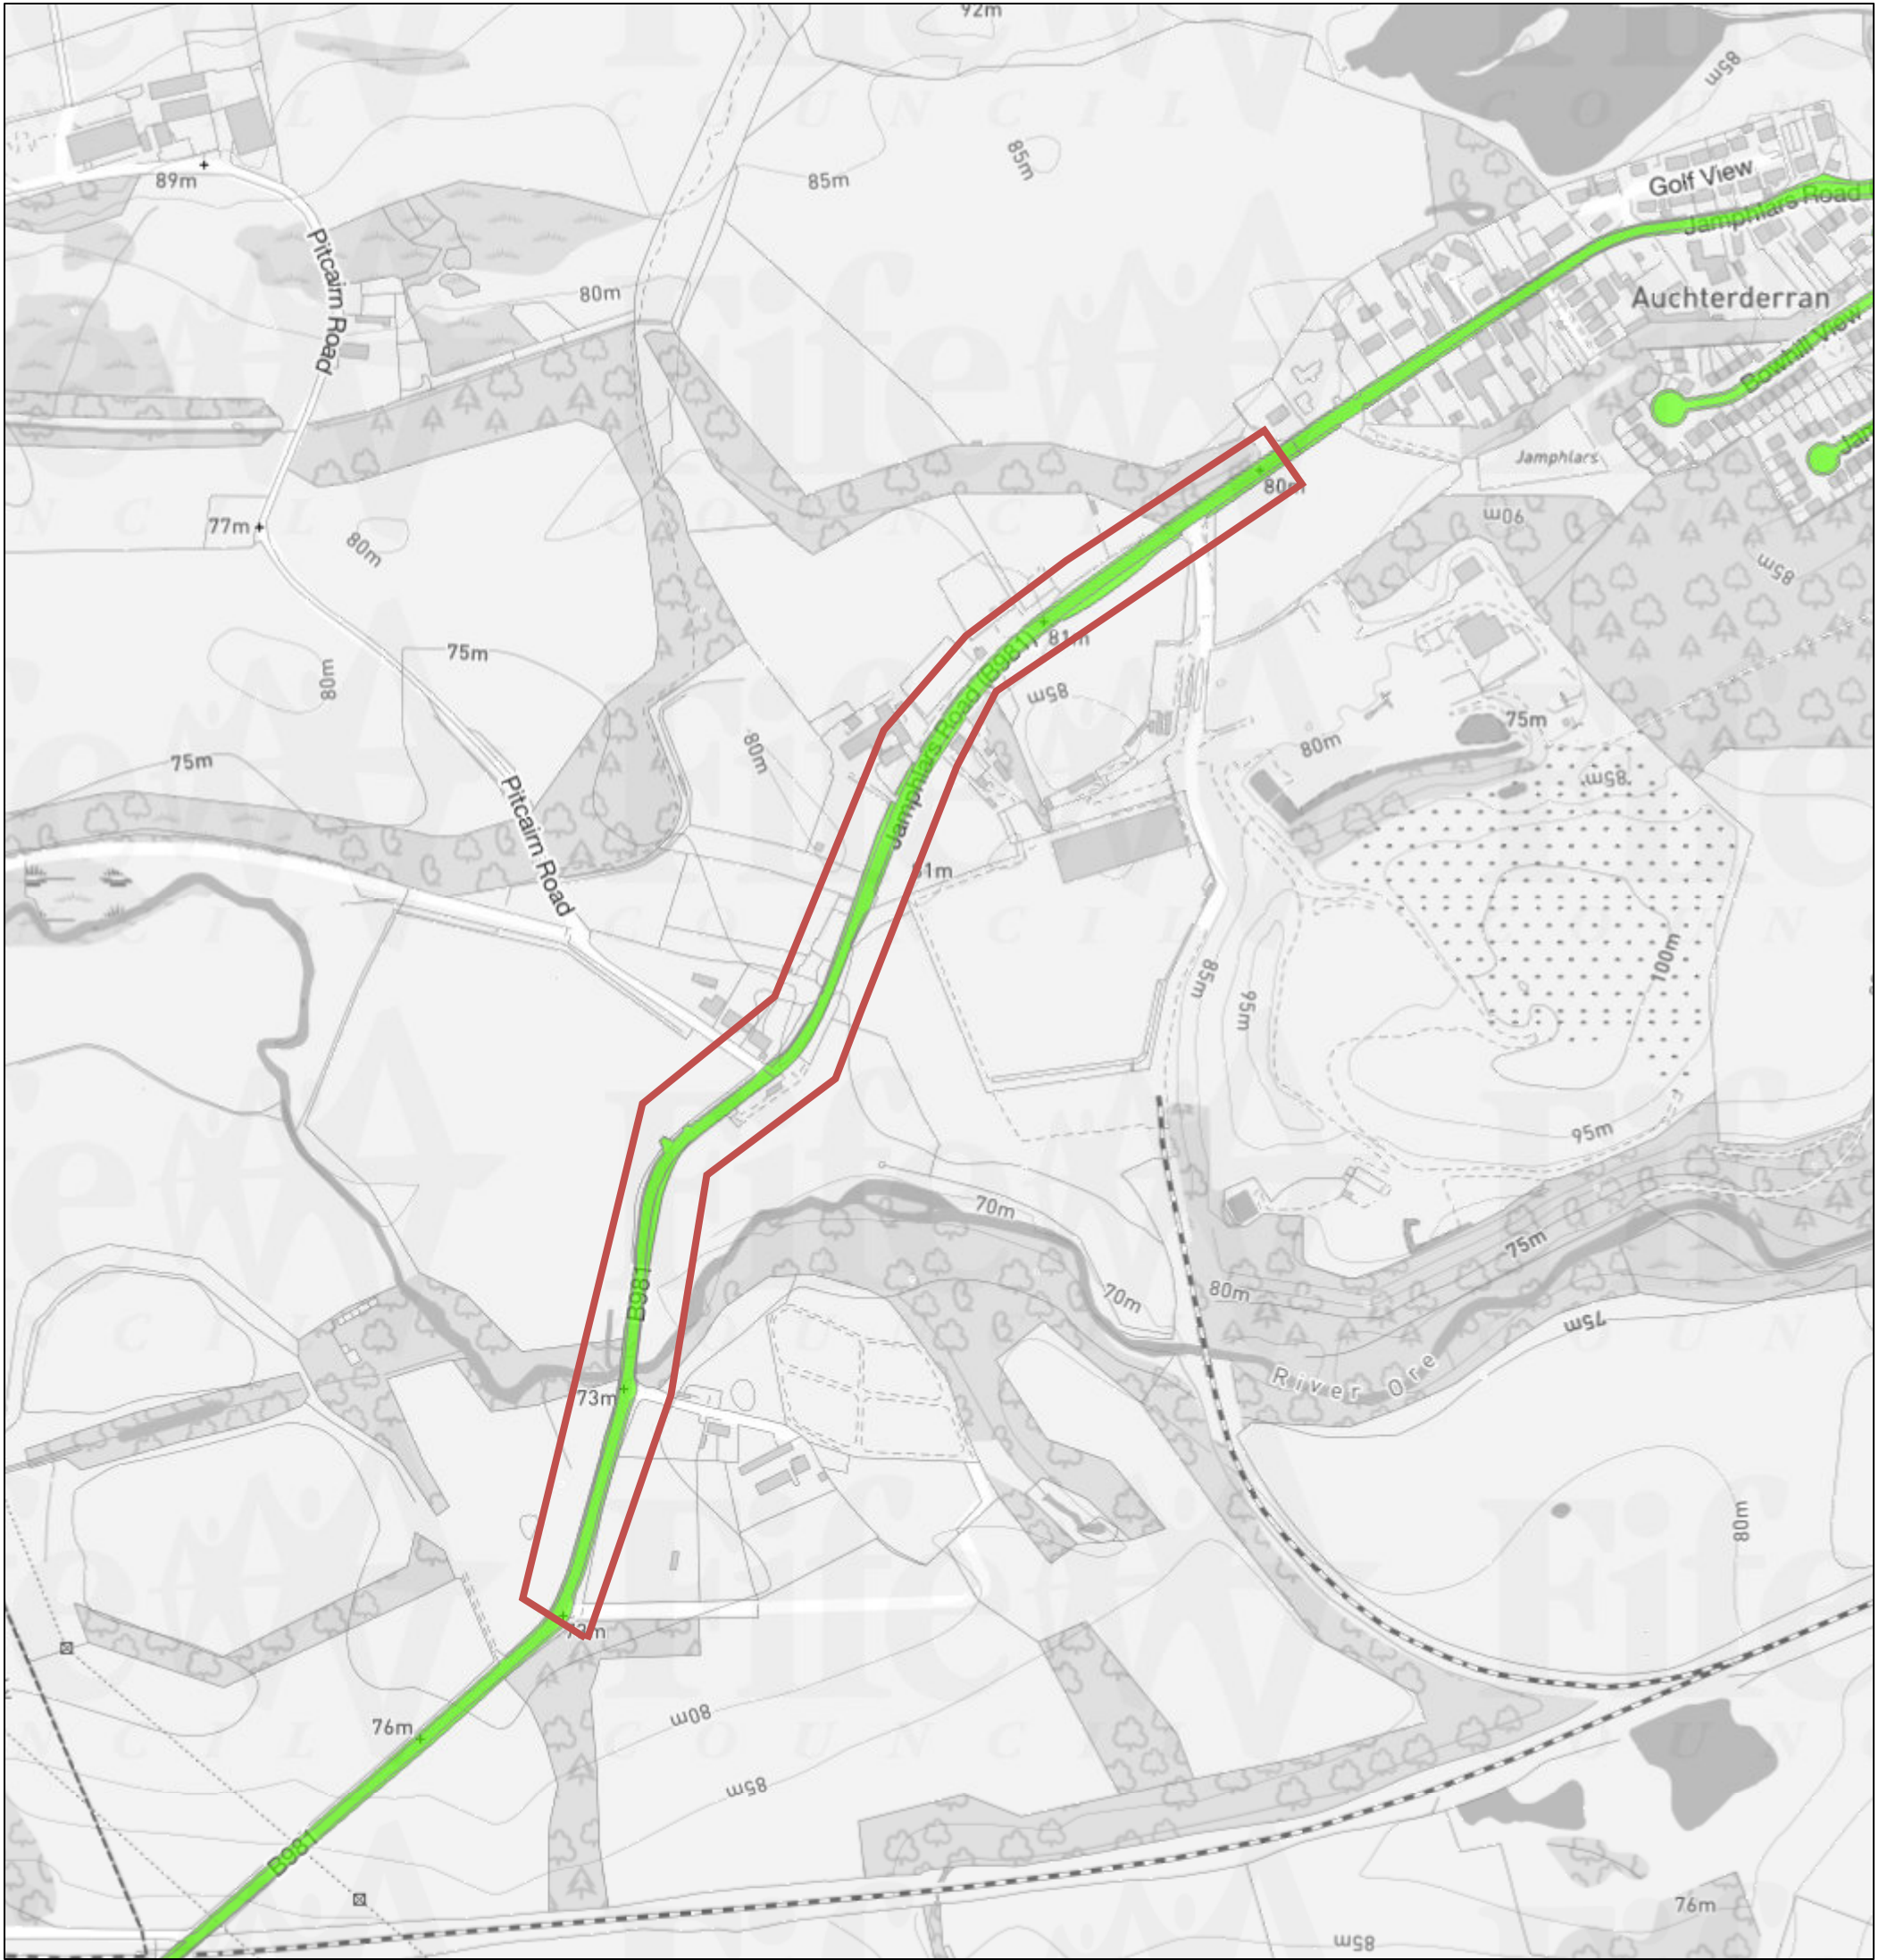

# B981 Liza Brae to Jamphlars Road

12/16/2022, 3:00:06 PM

1:9,028

- FClogo
- Adopted Roads**
  - Adopted
  - Service Strip
  - Trunk Road