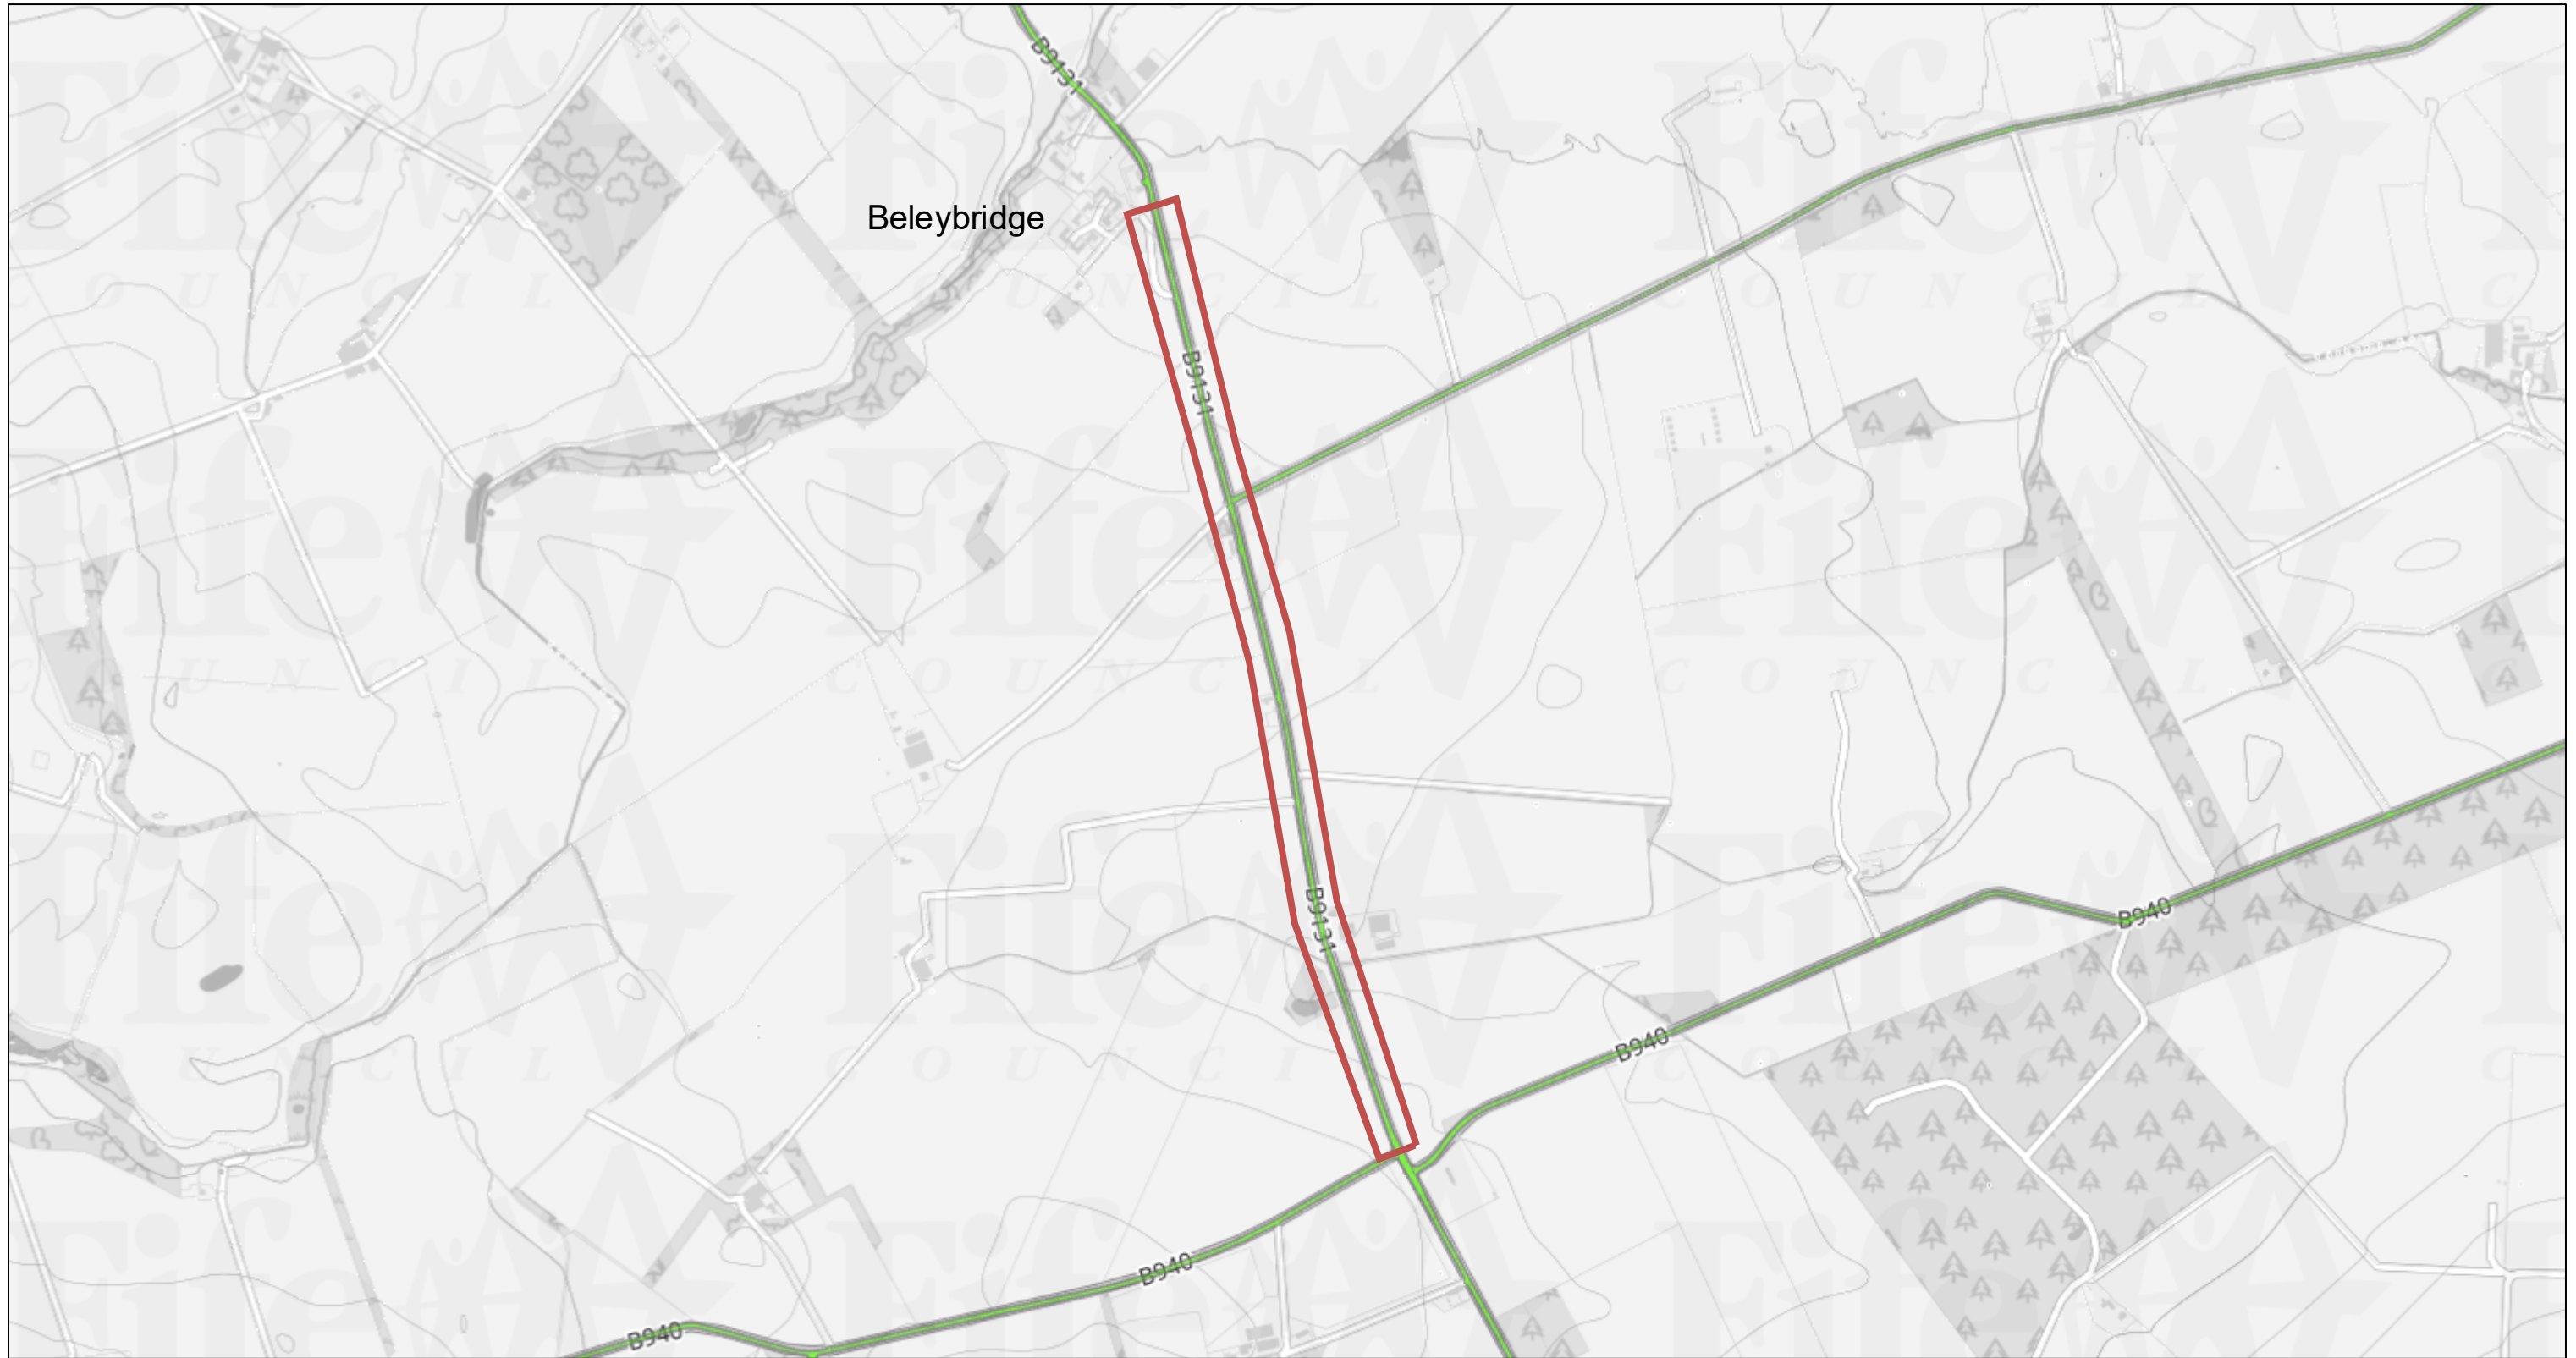

# B9131 B940 to Beleybridge

2/18/2023, 11:07:50 AM

FClogo

### Adopted Roads

- Adopted
- Service Strip
- Trunk Road

1:18,056