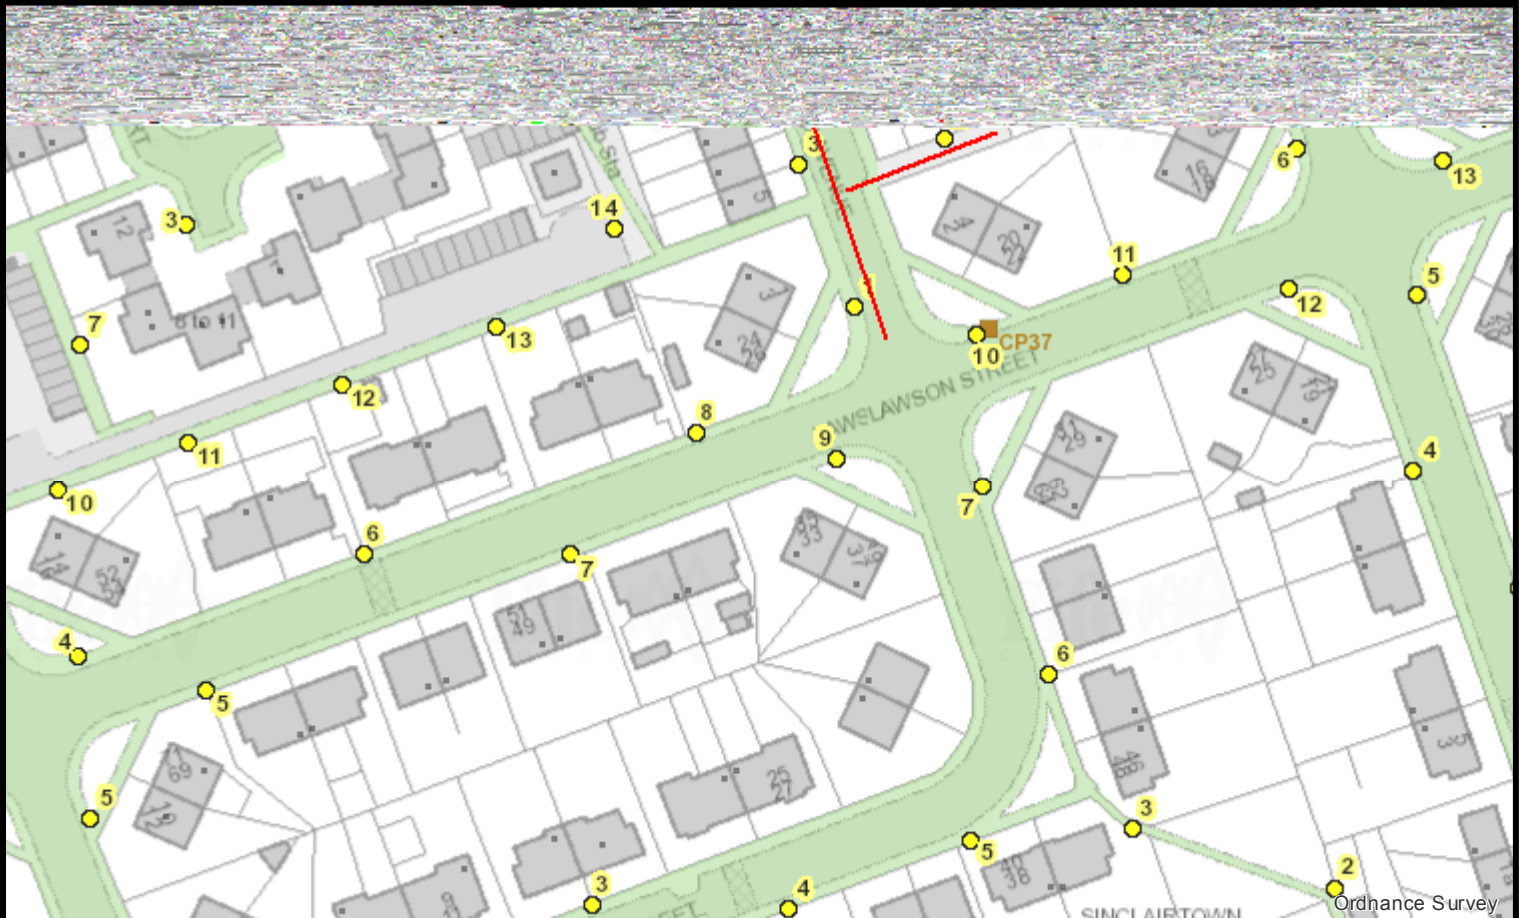

Kirkcaldy, Tweed Ave Street Lighting

Prepared By:

Created Date: 25 August 2020

Reproduced by permission of Ordnance Survey on behalf of HMSO. © Crown copyright and database right 2020. All rights reserved. Ordnance Survey Licence number 100023385. Aerial Photography © copyright Getmapping.

0 0.03 0.06 Km