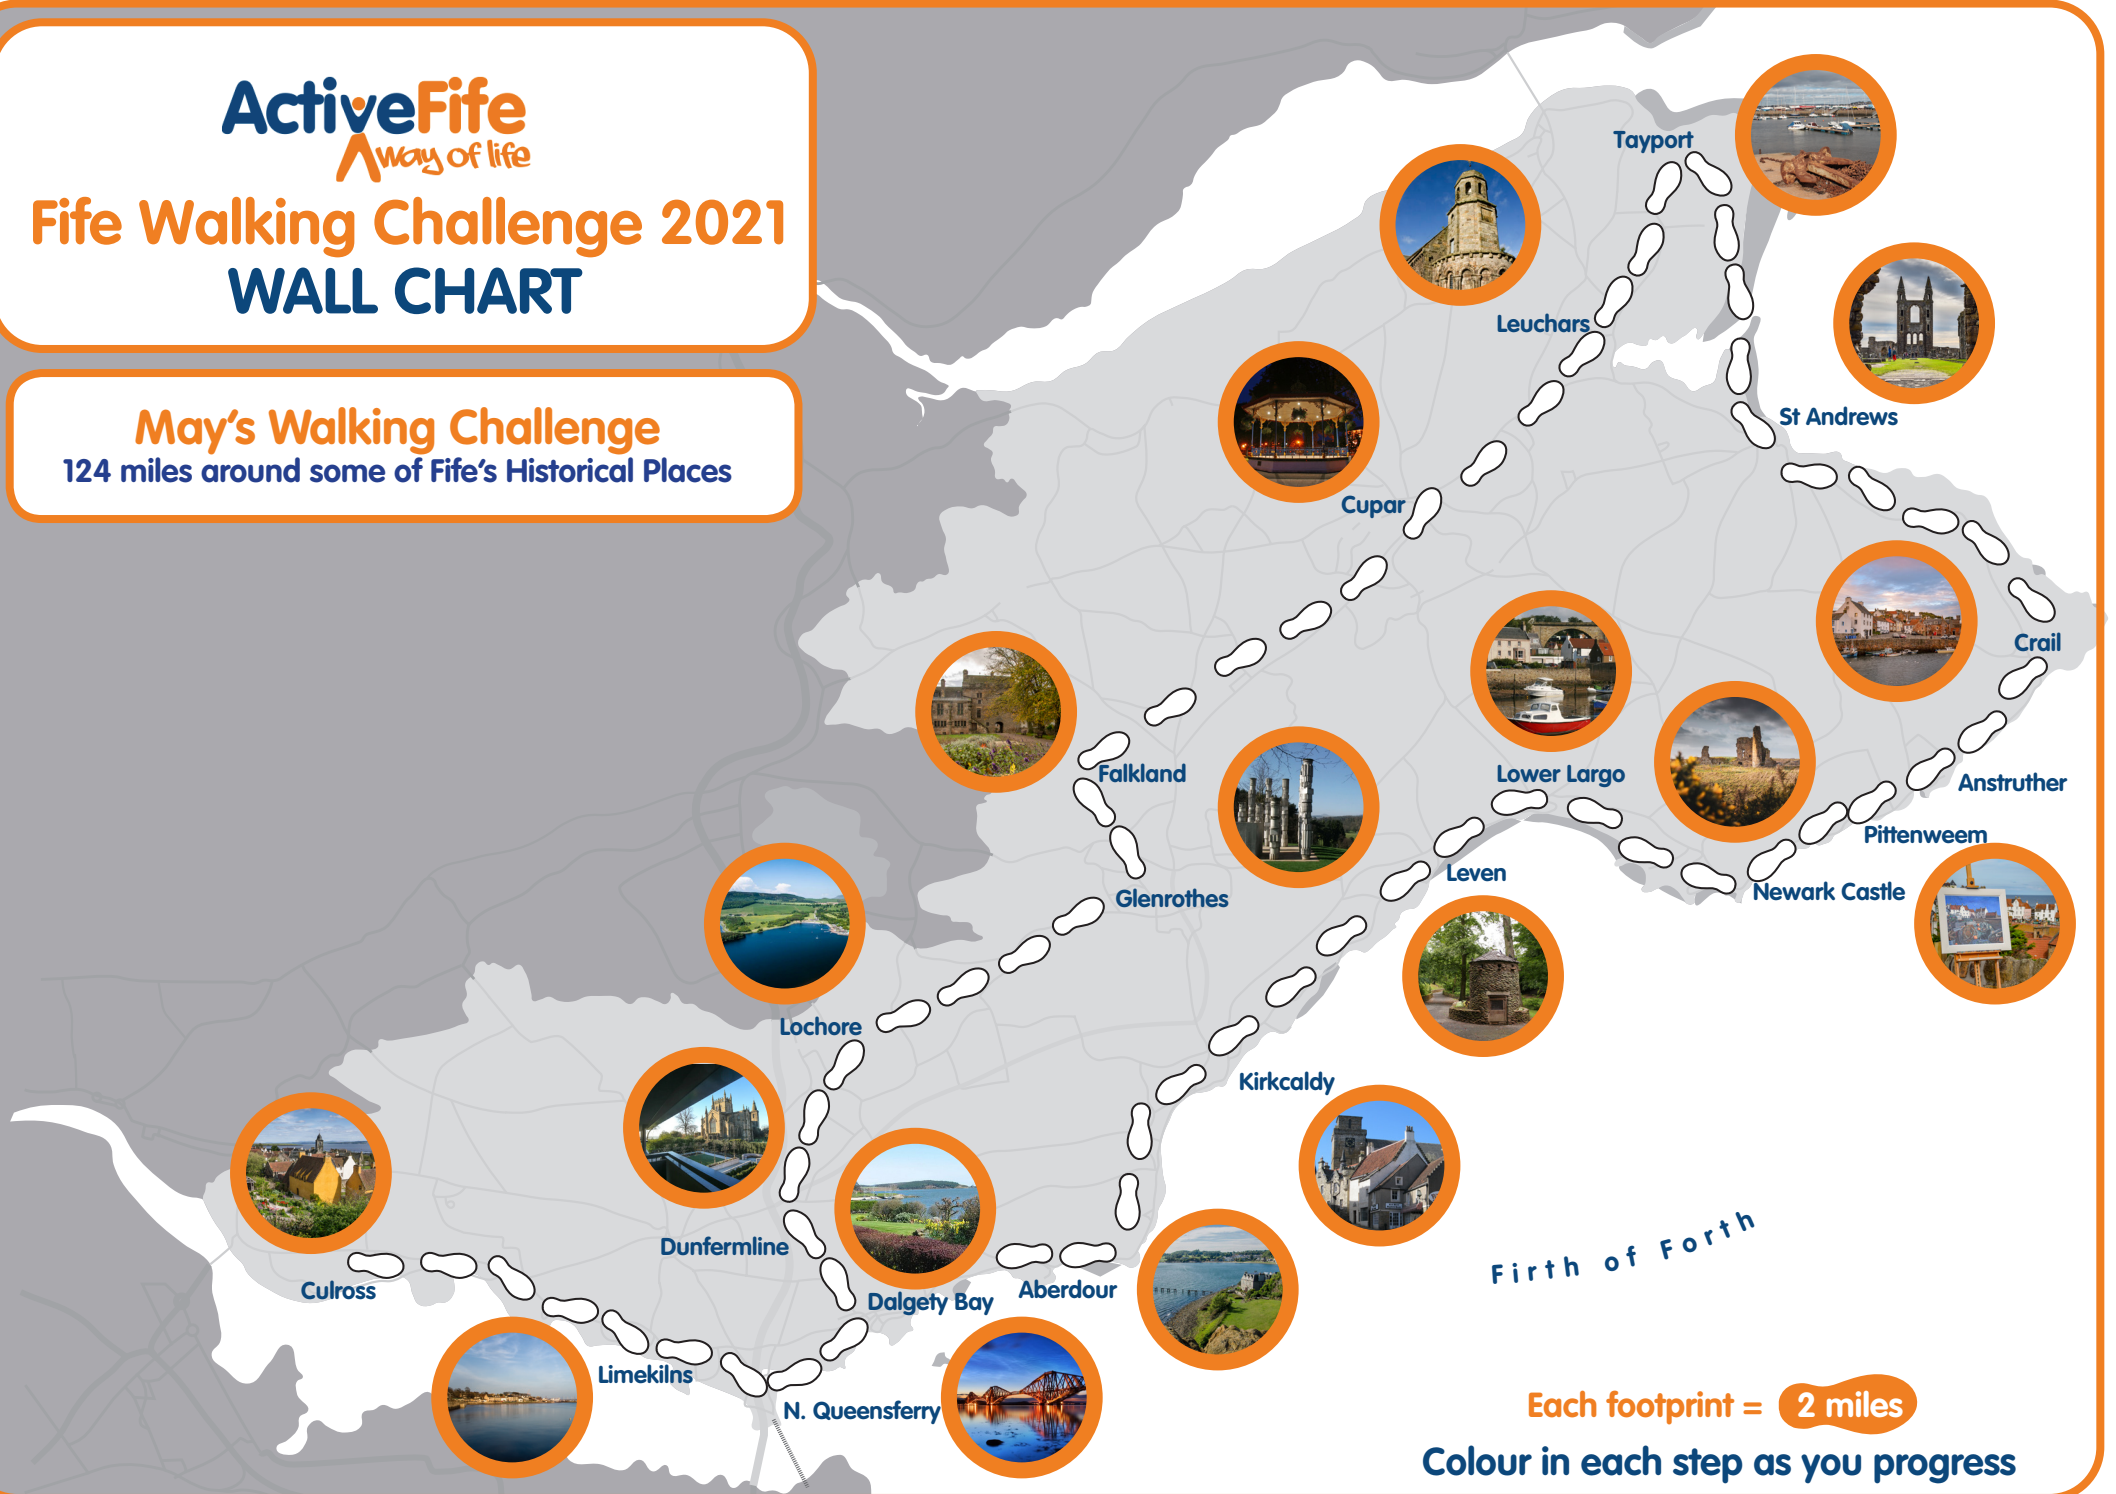

**ActiveFife**  
A way of life

# Fife Walking Challenge 2021 WALL CHART

**May's Walking Challenge**  
124 miles around some of Fife's Historical Places

Each footprint = 2 miles  
Colour in each step as you progress